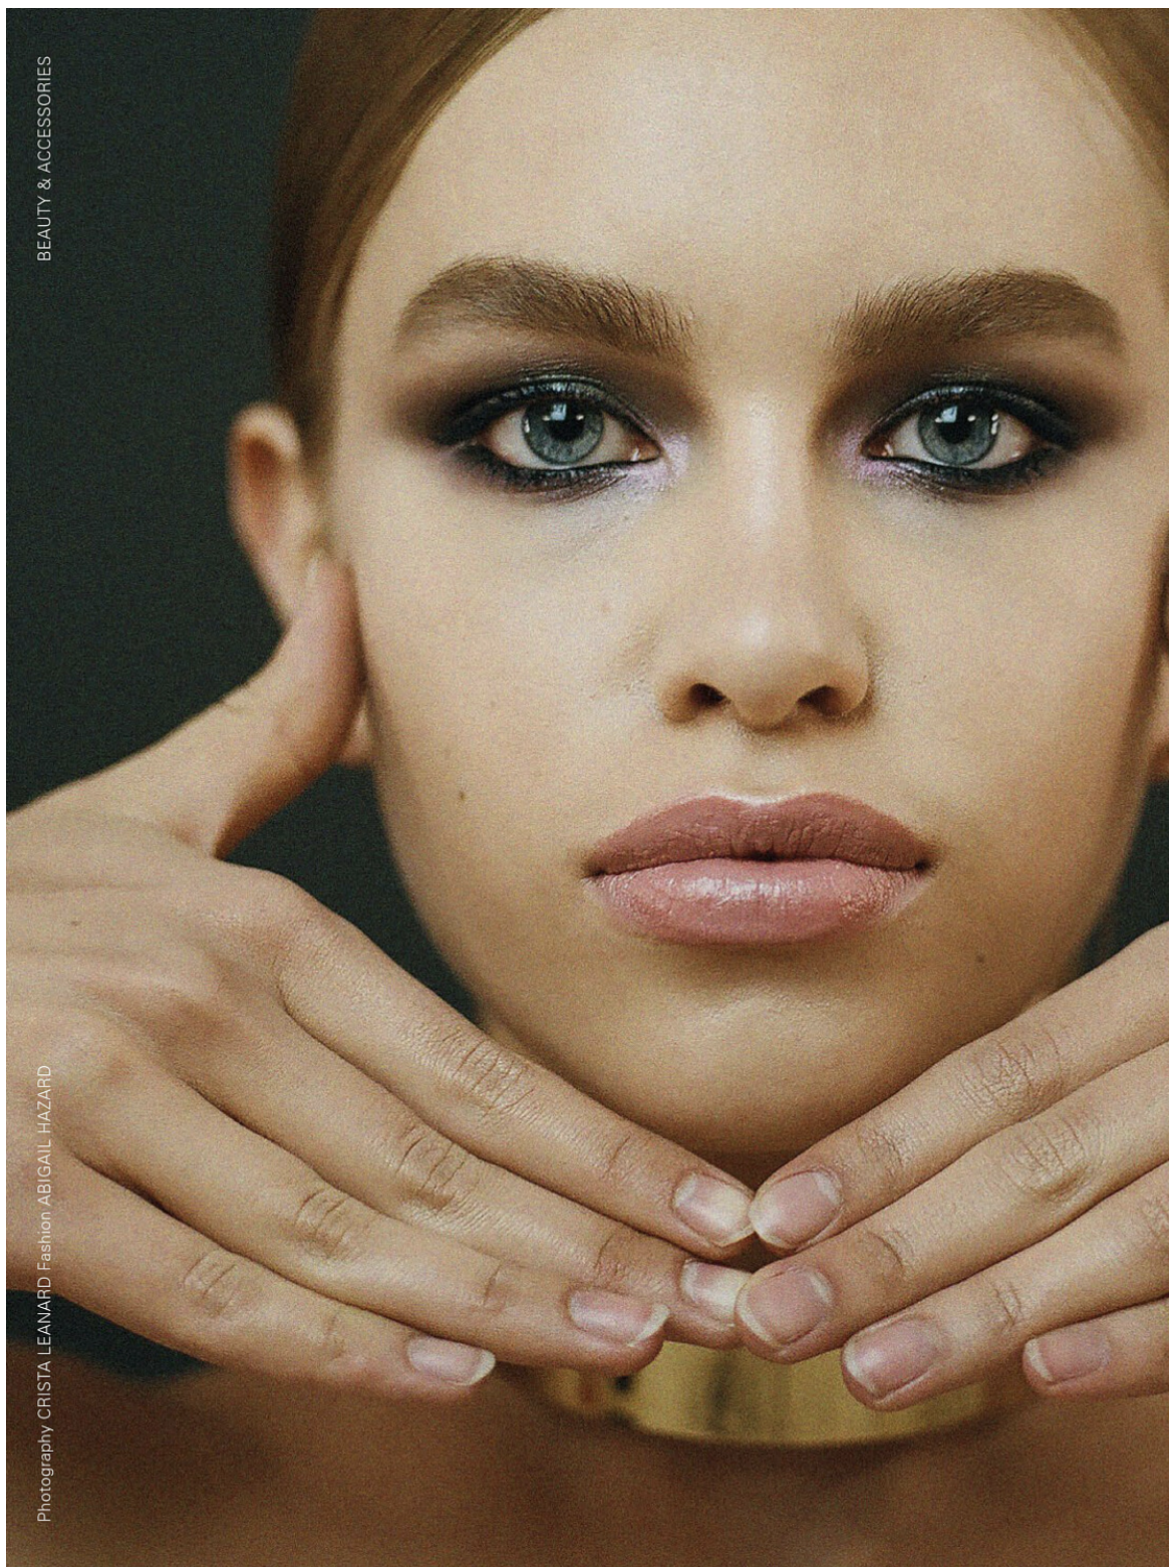

KASIA GALASKA

height 5'9.5 · bust 31.5" · waist 23.5" · hips 35" · dress 36 EU/6 US/8 UK

shoes size 40 EU/9 US/6.5 UK · hair dark blonde · eyes blue

BEAUTY & ACCESSORIES

Photography CRISTA LEANARD Fashion ABIGAIL HAZARD